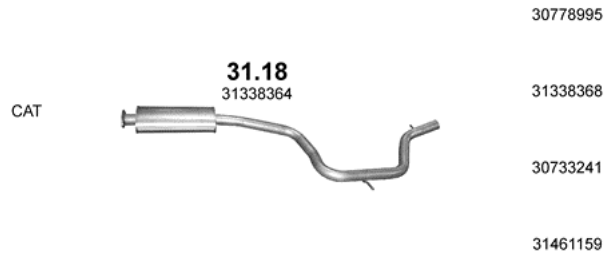

Polmo	ALU	CHR	OE
13.50	600		2044903221 2044906321

MERCEDES C180 - W204 (Diesel), 2001 - 0, 120HP, 88kW, 2143ccm

MERCEDES C180 - T204 (Diesel), 2001 - 0, 120HP, 88kW, 2143ccm

MERCEDES C200 - W204 (Diesel), 2007 - 2011, 136HP, 100kW, 2148ccm

MERCEDES C200 - T204 (Diesel), 2007 - 2011, 136HP, 100kW, 2148ccm

MERCEDES C220 - W204 (Diesel), 2007 - 2011, 163-170HP, 120-125kW, 2148ccm

MERCEDES C220 - T204 (Diesel), 2007 - 2011, 163-170HP, 120-125kW, 2148ccm

MERCEDES C220 - C204 (Diesel), 2007 - 2011, 163-170HP, 120-125kW, 2148ccm

MERCEDES C250 - W204 (Diesel), 2008 - 0, 204HP, 150kW, 2143ccm

MERCEDES C250 - T204 (Diesel), 2008 - 0, 204HP, 150kW, 2143ccm

MERCEDES C250 - C204 (Diesel), 2008 - 0, 204HP, 150kW, 2143ccm

Polmo	ALU	CHR	OE
31.18	255		31338364

VOLVO V70 III, 2007 - 2012, 200HP, 147kW, 2521ccm