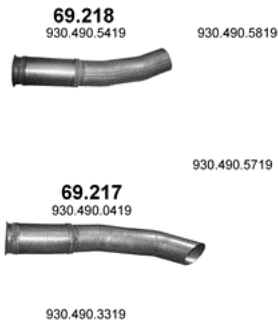

**69.217**  
930.490.0419

Polmo	ALU	CHR	OE
69.217		450	930.490.0419

MERCEDES ACTROS (Diesel), 2003 - 0, 320-360-408-435-456-HP, 235-265-300-320-335-kW,  
11946ccm

---

**69.217**  
930.490.0419

001.490.0214

930.492.1904

Polmo	ALU	CHR	OE
69.217		450	930.490.0419

MERCEDES ACTROS (Diesel), 2003 - 0, 320-360-408-435-456-HP, 235-265-300-320-335-kW,  
11946ccm

---

Polmo	ALU	CHR	OE
69.217		450	930.490.0419
69.218		450	930.490.5419