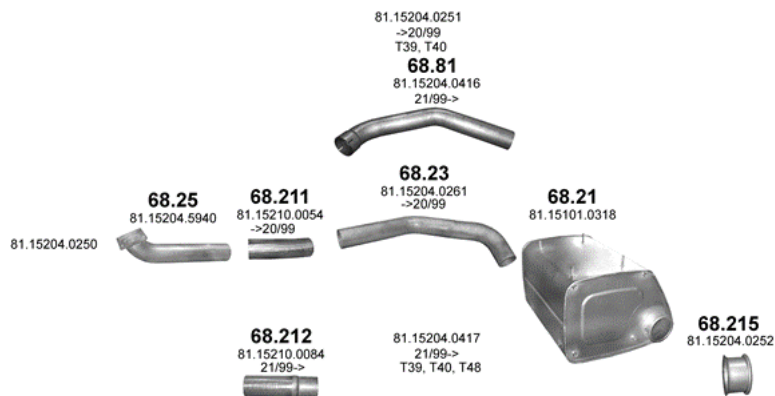

Polmo	ALU	CHR	OE
68.21	680		81.15101.0279 81.15101.0285 81.15101.0316 81.15101.0318
68.211	70		81.15210.0054
68.212	80		81.15210.0084
68.215	35		81.15204.0252
68.23	145		81.15204.0261
68.25	110		81.15204.5724 81.15204.5940
68.81	145		81.15204.0416

**MAN F2000 (Diesel), 1993 - 0, 310-360-370-400-409-HP, 228-265-272-294-301-kW, 11967ccm**

**MAN F2000 (Diesel), 1993 - 0, 460HP, 338kW, 12816ccm**

Polmo	ALU	CHR	OE
68.21	680		81.15101.0279 81.15101.0285 81.15101.0316 81.15101.0318
68.211	70		81.15210.0054
68.212	80		81.15210.0084
68.215	35		81.15204.0252
68.23	145		81.15204.0261
68.25	110		81.15204.5724 81.15204.5940

68.81	145		81.15204.0416
-------	-----	--	---------------

MAN F2000 (Diesel), 1993 - 0, 370-400-420HP, 272-294-309kW, 11967ccm

MAN F2000 (Diesel), 1993 - 0, 460HP, 338kW, 12816ccm

Polmo	ALU	CHR	OE
68.21	680		81.15101.0279 81.15101.0285 81.15101.0316 81.15101.0318
68.211	70		81.15210.0054
68.212	80		81.15210.0084
68.215	35		81.15204.0252
68.23	145		81.15204.0261
68.24	145		81.15204.0277
68.25	110		81.15204.5724 81.15204.5940
68.81	145		81.15204.0416

MAN F2000 (Diesel), 1993 - 0, 370-400-420HP, 272-294-309kW, 11967ccm

MAN F2000 (Diesel), 1993 - 0, 460HP, 338kW, 12816ccm

Polmo	ALU	CHR	OE
-------	-----	-----	----

75.23	150		1078110 3199065 8156350
75.280	75		8157498
75.38	90		20409099
75.57	80		20367761