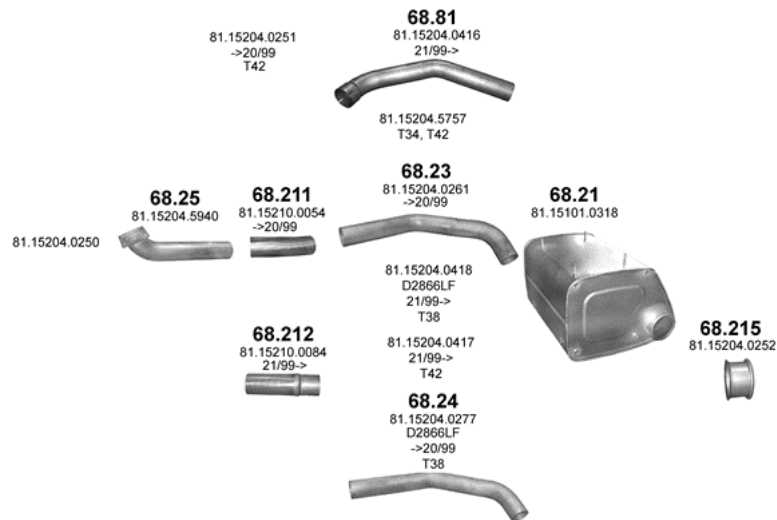

**MAN F2000 (Diesel), 1993 - 0, 310-360-370-400-409-HP, 228-265-272-294-301-kW, 11967ccm**

**MAN F2000 (Diesel), 1993 - 0, 460HP, 338kW, 12816ccm**

Polmo	ALU	CHR	OE
68.21	680		81.15101.0279 81.15101.0285 81.15101.0316 81.15101.0318
68.211	70		81.15210.0054
68.212	80		81.15210.0084
68.215	35		81.15204.0252
68.23	145		81.15204.0261
68.25	110		81.15204.5724 81.15204.5940

68.81	145		81.15204.0416
-------	-----	--	---------------

MAN F2000 (Diesel), 1993 - 0, 370-400-420HP, 272-294-309kW, 11967ccm

MAN F2000 (Diesel), 1993 - 0, 460HP, 338kW, 12816ccm

Polmo	ALU	CHR	OE
68.21	680		81.15101.0279 81.15101.0285 81.15101.0316 81.15101.0318
68.211	70		81.15210.0054
68.212	80		81.15210.0084
68.215	35		81.15204.0252
68.23	145		81.15204.0261
68.24	145		81.15204.0277
68.25	110		81.15204.5724 81.15204.5940
68.81	145		81.15204.0416

MAN F2000 (Diesel), 1993 - 0, 370-400-420HP, 272-294-309kW, 11967ccm

MAN F2000 (Diesel), 1993 - 0, 460HP, 338kW, 12816ccm

Polmo	ALU	CHR	OE
-------	-----	-----	----

75.23	150		1078110 3199065 8156350
75.280	75		8157498
75.38	90		20409099
75.57	80		20367761

**VOLVO FM 12 (Diesel), 1998 - 2005, 340-380-420HP, 250-279-309kW, 12100ccm**

Polmo	ALU	CHR	OE
04.25	105		1731.NA
04.26	270		1730.97
04.41	115		1706-H7

**CITROEN C4 GRAND PICASSO, 2006 - 2008, 127HP, 93kW, 1749ccm**