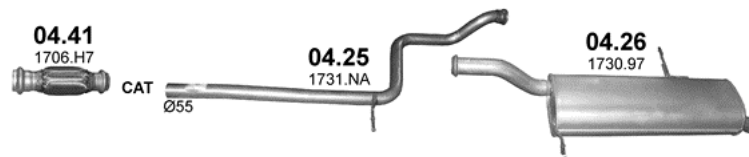

75.23	150		1078110 3199065 8156350
75.280	75		8157498
75.38	90		20409099
75.57	80		20367761

VOLVO FH 13 (Diesel), 2005 - 0, 400-440-480-520HP, 294-324-353-382kW, 12800ccm

VOLVO FM 9 (Diesel), 2005 - 0, 260-300-340-380HP, 191-221-250-280kW, 9364ccm

VOLVO FM 13 (Diesel), 2005 - 0, 360-400-440-480-500HP, 264-294-324-353-368kW, 12800ccm

VOLVO FM 12 (Diesel), 1998 - 2005, 340-380-420HP, 250-279-309kW, 12100ccm

Polmo	ALU	CHR	OE
04.25	105		1731.NA
04.26	270		1730.97
04.41	115		1706-H7

CITROEN C4 GRAND PICASSO, 2006 - 2008, 127HP, 93kW, 1749ccm

CITROEN C4 GRAND PICASSO, 2006 - 2013, 143HP, 105kW, 1997ccm