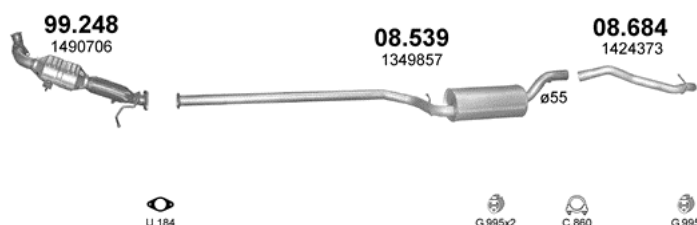

Polmo	ALU	CHR	OE
08.539	255		1303456 1349857 1364100 Y60140300D
08.653	200		1223936 1232313 1252230 1347704 1349082 1385919

FORD FOCUS (Diesel), 2004 - 2011, 90-109HP, 66-80kW, 1560ccm

FORD FOCUS (Diesel), 2008 - 2011, 90-109HP, 66-80kW, 1560ccm

FORD FOCUS C-MAX (Diesel), 2007 - 2010, 90-109HP, 66-80kW, 1560ccm

FORD FOCUS C-MAX (Diesel), 2007 - 2010, 90-100-109HP, 66-74-80kW, 1560ccm

Polmo	ALU	CHR	OE
08.539	255		1303456 1349857 1364100 Y60140300D
99.248		1330	1384907 1436080 1454232 1480037 1523425

FORD FOCUS (Diesel), 2004 - 2011, 115HP, 85kW, 1753ccm

Polmo	ALU	CHR	OE
08.539	255		1303456 1349857 1364100 Y60140300D
99.248		1330	1384907 1436080 1454232 1480037 1523425

FORD FOCUS C-MAX (Diesel), 2003 - 2007, 115HP, 85kW, 1753ccm