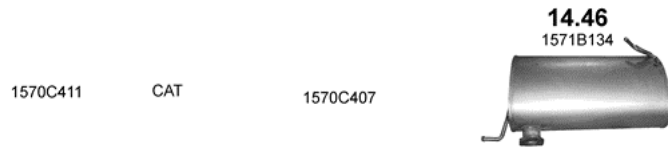

Polmo	ALU	CHR	OE
14.46	375		1571B134 1571B667

MITSUBISHI OUTLANDER II, 2012 - 2017, 150HP, 110kW, 1998ccm