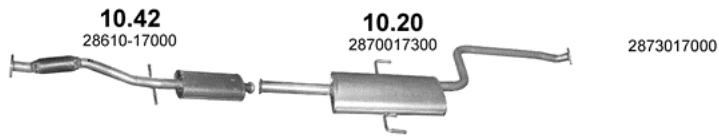

FORD FOCUS C-MAX (Diesel), 2007 - 2010, 90-109HP, 66-80kW, 1560ccm

FORD FOCUS C-MAX (Diesel), 2007 - 2010, 90-100-109HP, 66-74-80kW, 1560ccm

Polmo	ALU	CHR	OE
08.539	255		1303456 1349857 1364100 Y60140300D
99.248		1330	1384907 1436080 1454232 1480037 1523425

FORD FOCUS (Diesel), 2004 - 2011, 115HP, 85kW, 1753ccm

Polmo	ALU	CHR	OE
08.539	255		1303456 1349857 1364100 Y60140300D
99.248		1330	1384907 1436080 1454232 1480037 1523425

FORD FOCUS C-MAX (Diesel), 2003 - 2007, 115HP, 85kW, 1753ccm