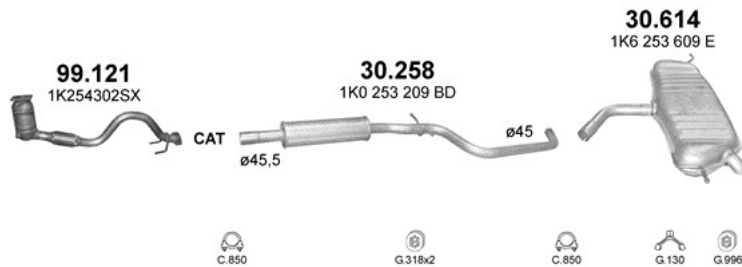

VOLKSWAGEN GOLF V 1.4 HATCHBACK 10/2003 - 2006 75HP, 55kW, 1390ccm